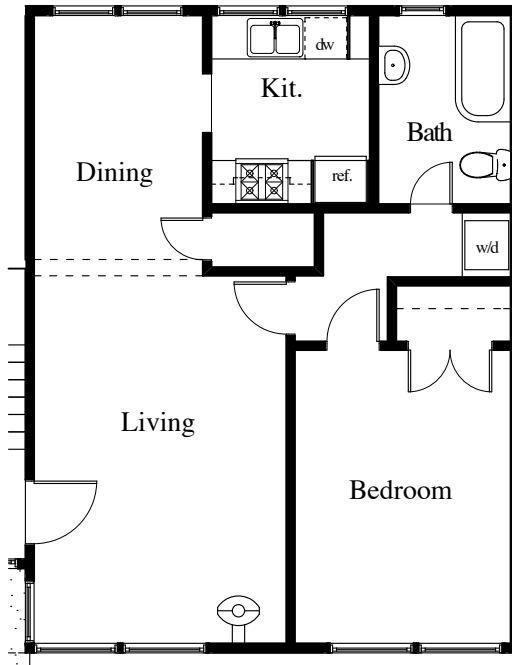

TERRAZZO CONDOMINIUMS

Unit 8

694 Sq.Ft.